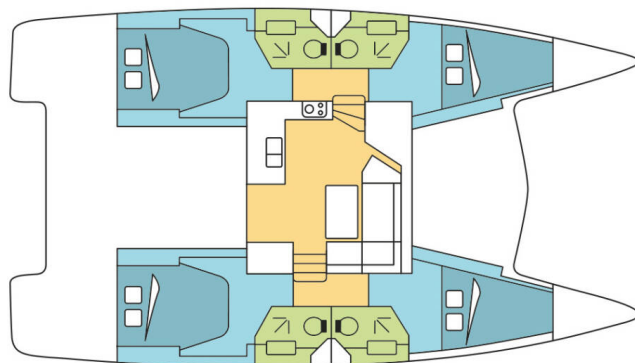

FOUNTAIN PAJOT ISLA 40

Portofino (2025)

Catamaran Fountaine Pajot Isla 40 Portofino, built in 2025 is anchored in the **Fethiye, Yacht Classic Hotel Marina, Aegean, Turkey**. It has **4 cabins**, can accommodate **8 + 1 people** and has **4 toilets**. Bed linen and kitchen equipment are included in the price.

Portofino

Production year

2025

Length

39 ft

Cabins

4

Berths