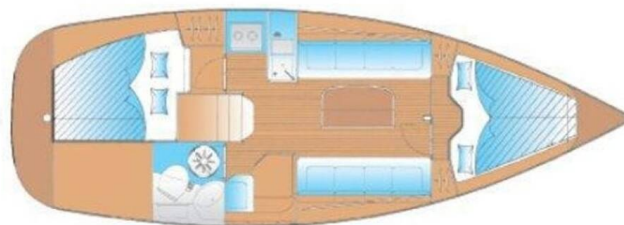

# BAVARIA 30 CRUISER

Ana (2006)

Sailing yacht **Bavaria 30 Cruiser Ana**, built in **2006** is anchored in the **Rabac, Istra, Croatia**. It has **2 cabins**, can accommodate **4 people** and has **1 toilets**. Bed linen and kitchen equipment are included in the price.