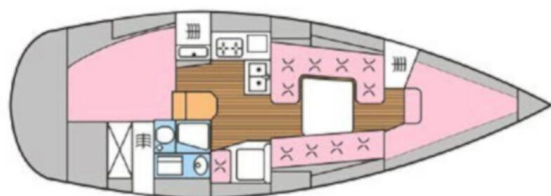

ELAN 333

Brina (2003)

Sailing yacht **Elan 333 Brina**, built in **2003** is anchored in the **Rabac, Istra, Croatia**. It has **2 cabins**, can accommodate **4 people** and has **1 toilets**. Bed linen and kitchen equipment are included in the price.