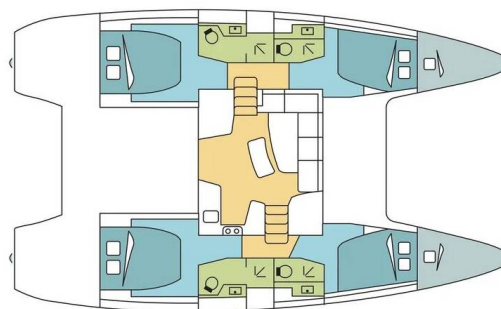

# LAGOON 42

Art of Liberty (2020)

Catamaran Lagoon 42 Art of Liberty, built in 2020 is anchored in the **Rhodes New Marina, Dodecanese, Greece**. It has **4 + 2 cabins**, can accommodate **8 + 2 people** and has **4 toilets**. Bed linen and kitchen equipment are included in the price.

**Art of Liberty**

Production year

**2020**

Length

**42 ft**

Cabins

**4 + 2**

Berths