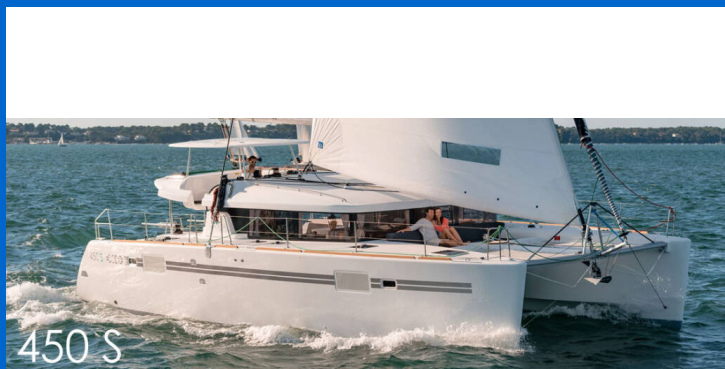

# LAGOON 450 S

Oryx (2017)

Catamaran Lagoon 450 S Oryx, built in 2017 is anchored in the Corfu, Gouvia Marina, Ionian Islands, Greece. It has 4 + 2 cabins, can accommodate 8 + 2 + 2 people and has 4 toilets. Bed linen and kitchen equipment are included in the price.

## YACHT SPECIFICATIONS

Yacht Base

**Corfu, Gouvia Marina, Greece**

Yacht ID

**10097**

Brands

**Lagoon**

Yacht name