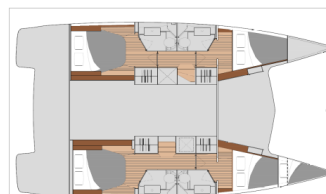

FOUNTAINÉ PAJOT ISLA 40

Blue Serenity (2022)

Catamaran Fountaine Pajot Isla 40 Blue Serenity, built in 2022 is anchored in the **Paros, Cyclades, Greece**. It has **4 + 1 cabins**, can accommodate **8 + 1 + 1 people** and has **4 + 1 toilets**. Bed linen and kitchen equipment are included in the price.

YACHT SPECIFICATIONS

Yacht Base

Paros, Greece

Yacht ID

10093

Brands

Fountaine Pajot

Yacht name

Blue Serenity

Production year

2022

Length

39 ft

Cabins

4 + 1

Berths

8 + 1 + 1

Max Persons

10

WC

4 + 1

Engine

2 x 30 HP

Fuel tank

300 l