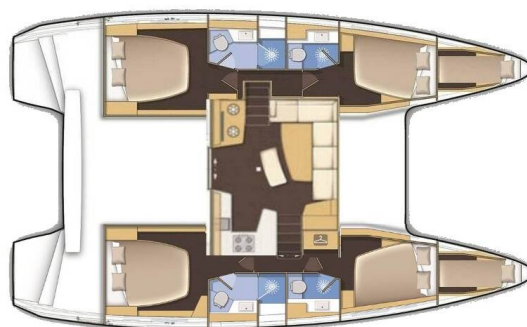

LAGOON 42

Neptune (2019)

Catamaran Lagoon 42 Neptune, built in 2019 is anchored in the Lavrion, main port, Athens area/Saronic/Peloponese, Greece. It has 6 cabins, can accommodate 10 + 2 people and has 5 toilets. Bed linen and kitchen equipment are included in the price.

Neptune

Production year

2019

Length

42 ft

Cabins

6

Berths