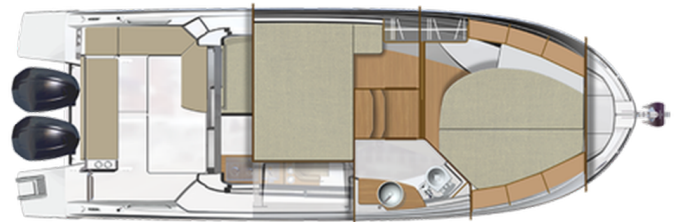

ANTARES 9 OB

Queen Korina (2020)

Motor boat Antares 9 OB Queen Korina, built in 2020 is anchored in the Marina Zadar (ex. Tankerkomerc), Zadar region, Croatia. It has 2 cabins, can accommodate 4 + 1 people and has 1 toilets. Bed linen and kitchen equipment are included in the price.

Queen Korina

Production year

2020

Length

30 ft

Cabins

2

Berths