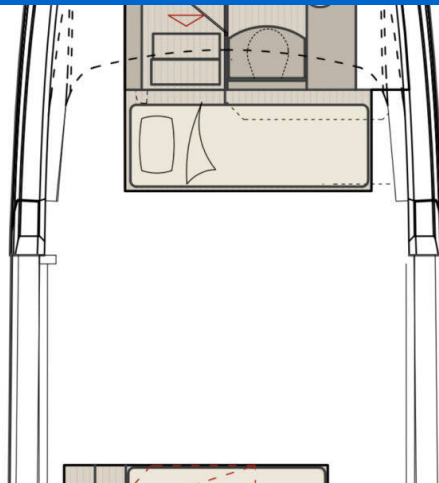

SAXDOR 400 GTO

Tai 77 (2025)

Motor boat Saxdor 400 GTO Tai 77, built in 2025 is anchored in the **Sukosan, D-Marin Dalmacija Marina, Zadar region, Croatia**. It has **2 cabins**, can accommodate **4 people** and has **1 toilets**. Bed linen and kitchen equipment are included in the price.