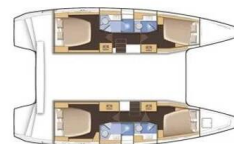

LAGOON 42

Parceval (2025)

Catamaran **Lagoon 42 Parceval**, built in **2025** is anchored in the **Mallorca, Porto Colom, Balearic Islands, Spain**. It has **4 + 1 cabins**, can accommodate **8 + 2 + 1 people** and has **4 toilets**. Bed linen and kitchen equipment are included in the price.