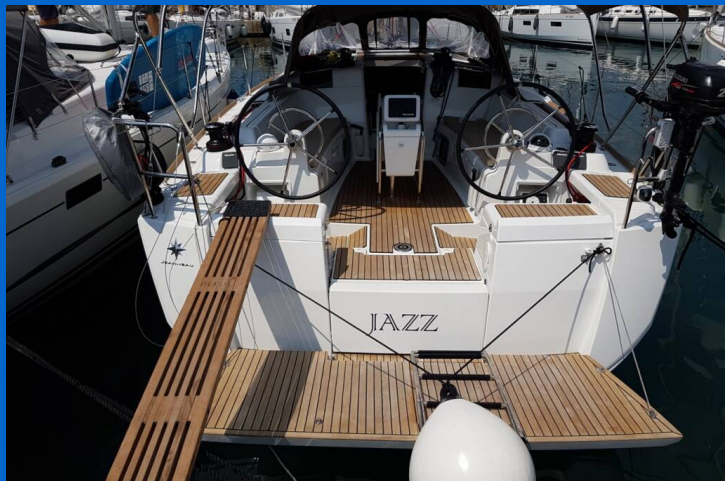

SUN ODYSSEY 419

Jazz (2018)

Sailing yacht Sun Odyssey 419 Jazz, built in 2018 is anchored in the **Sukosan, D-Marin Dalmacija Marina, Zadar region, Croatia**. It has **3 cabins**, can accommodate **6 + 2 people** and has **2 toilets**. Bed linen and kitchen equipment are included in the price.

YACHT SPECIFICATIONS

Yacht Base

**Sukosan, D-Marin Dalmacija Marina,
Croatia**

Yacht ID

1005

Brands

Jeanneau

Yacht name

Jazz

Production year

2018

Length

42 ft

Cabins

3

Berths