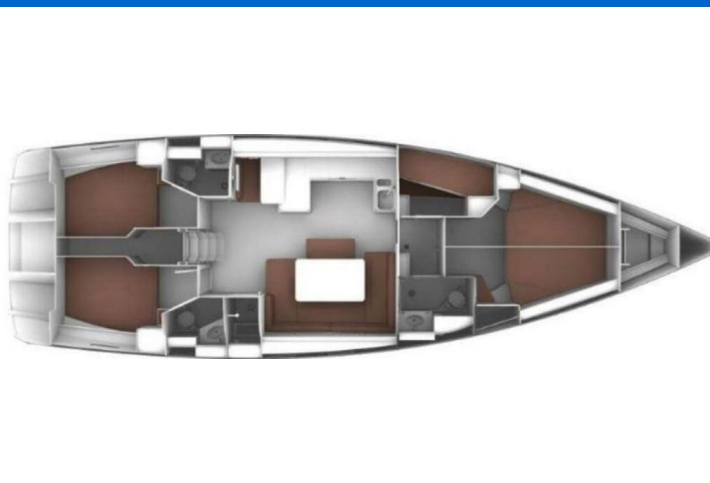

# BAVARIA CRUISER 51

silence one (2017)

Sailing yacht **Bavaria Cruiser 51 silence one**, built in **2017** is anchored in the **Palma de Mallorca, Real Club Nautico, Balearic Islands, Spain**. It has **5 cabins**, can accommodate **10 + 1 people** and has **3 toilets**. Bed linen and kitchen equipment are included in the price.

**silence one**

Production year

**2017**

Length

**51 ft**

Cabins

**5**

Berths