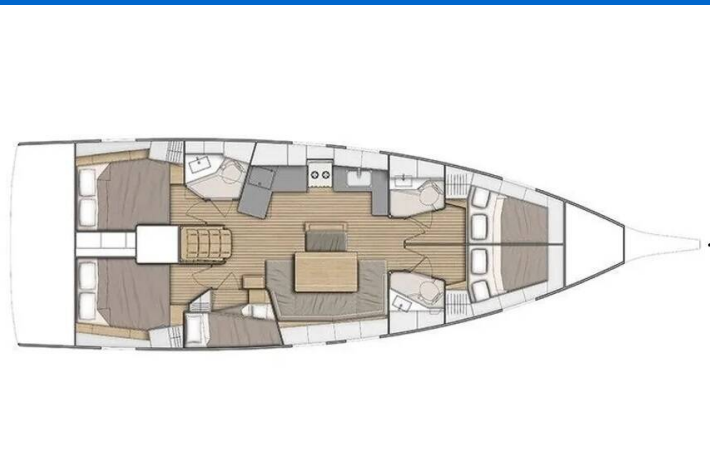

# OCEANIS 46.1

Liberty (2022)

Sailing yacht Oceanis 46.1 Liberty, built in 2022 is anchored in the Marina Frapa, Rogoznica, Šibenik region, Croatia. It has 5 cabins, can accommodate 10 + 2 people and has 3 toilets. Bed linen and kitchen equipment are included in the price.

**Liberty**

Production year

**2022**

Length

**48 ft**

Cabins

**5**

Berths