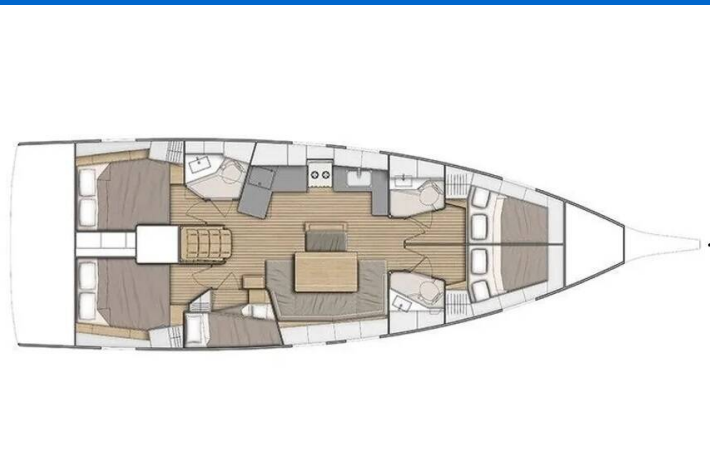

OCEANIS 46.1

Liberty (2022)

Sailing yacht Oceanis 46.1 Liberty, built in 2022 is anchored in the Marina Frapa, Rogoznica, Šibenik region, Croatia. It has 5 cabins, can accommodate 10 + 2 people and has 3 toilets. Bed linen and kitchen equipment are included in the price.

Liberty

Production year

2022

Length

48 ft

Cabins

5

Berths