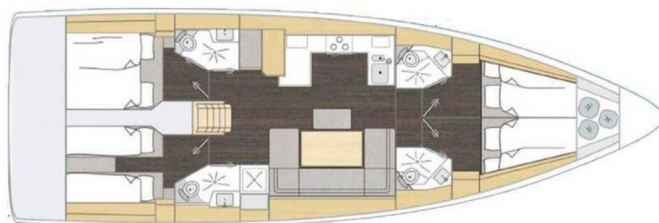

# BAVARIA C46

Sueno (2025)

Sailing yacht **Bavaria C46 Sueno**, built in **2025** is anchored in the **Fethiye, Yacht Classic Hotel Marina, Aegean, Turkey**. It has **5 cabins**, can accommodate **10 people** and has **3 toilets**. Bed linen and kitchen equipment are included in the price.