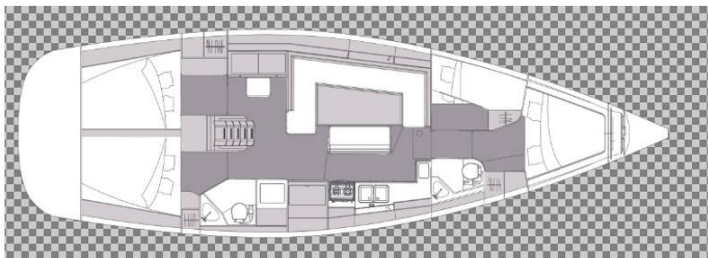

# ELAN IMPRESSION 45.1

Lara (2022)

Sailing yacht Elan Impression 45.1 Lara, built in 2022 is anchored in the **Trogir, Marina Trogir (ex.SCT), Split region, Croatia**. It has **4 cabins**, can accommodate **8 + 2 people** and has **2 toilets**. Bed linen and kitchen equipment are included in the price.

**Lara**

Production year

**2022**

Length

**44 ft**

Cabins

**4**

Berths