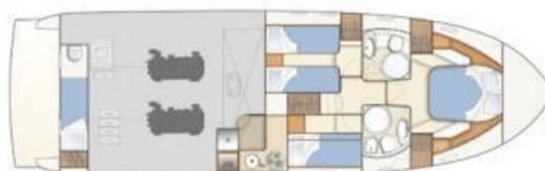

# FERRETTI YACHTS 460I

Bluebell (2007)

Motor yacht Ferretti Yachts 460i Bluebell, built in the year 2007, located in Marina Lav - Podstrana, Split & surroundings, Croatia. It has 3 cabins, offers space for 6 people and has 2 toilets. Bed linen and kitchen equipment are included in the price.