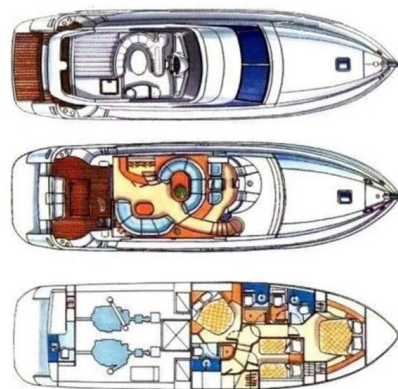

AZIMUT 58

Limaya (2003)

Motor yacht Azimut 58 Limaya, built in the year 2003, is located in Mykonos, Cyclades, Greece. It has 3 cabins, offers space for 12 people and has 3 + 1 toilets. Bed linen and kitchen equipment are included in the price.

Limaya

Baujahr

2003

Länge

59 ft

Kabinen

3 + 1

Kojen