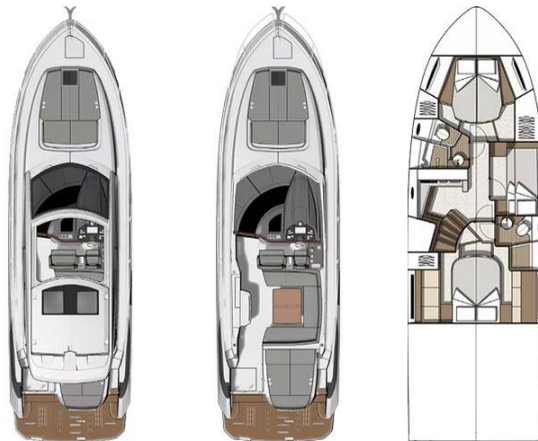

GRAN TURISMO 45

Holly Four (2024)

Motor yacht Gran Turismo 45 Holly Four, built in the year 2024, is located in Marina Mandalina, Sibenik, Sibenik & Umgebung, Croatia. It is equipped with: **Cabin Cabins**, offers space for: **Beds Persons** and has **2 Toilets**. Bed linens and kitchen equipment are included in the price.

YACHT SPECIFICATIONS

Yachtbasis

Marina Mandalina, Sibenik, Kroatien

Yacht ID

6662

Marken

Beneteau

Yachtname

Holly Four

Baujahr

2024

Länge

48 ft

Kabinen

3

Kojen

6

Max. Personen

6

WC

2

Motor

2 x 440 HP

Kraftstofftank