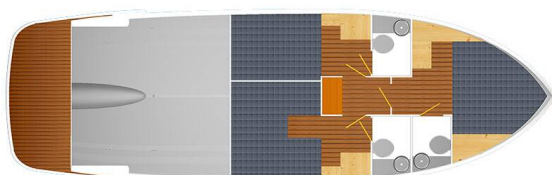

FUTURA 40 GRAND HORIZON

Batu (2019)

Motor yacht Futura 40 Grand Horizon Batu, built in the year 2019, is located in ACI Marina Vodice, Sibeni & surroundings, Croatia. It is equipped with: **Cabin Cabins**, offers space for: **Bed Persons** and has **3 Toilets**. Bed linens and kitchen equipment are included in the price.

Batu

Baujahr

2019

Länge

37 ft

Kabinen

3

Kojen