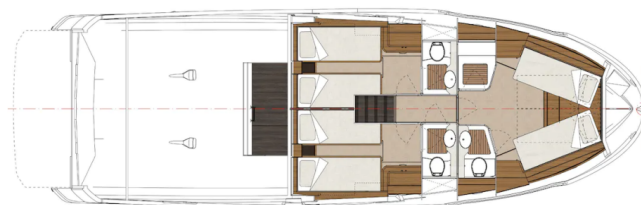

GREENLINE 48

Kim (2017)

Motor yacht Greenline 48 Kim, built in the year 2017, located in Troia Marina, Grandola, Portugal. It has 3 cabins, offers space for 10 people and has 3 toilets. Bed linen and kitchen equipment are included in the price.

Kim

Baujahr

2017

Länge

49 ft

Kabinen

3

Kojen