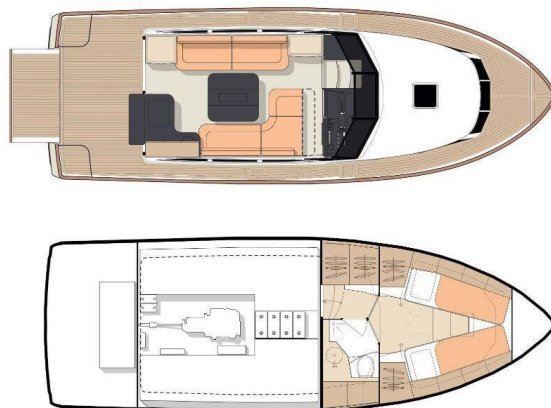

GREENLINE 33

Ondine (2023)

Motor yacht **Greenline 33 Ondine**, built in the year **2023**, is located in **Marina Punat, Krk, Kvarner, Croatia** at anchor. It has **1 Cabin**, offers space for **6 Persons** and has **1 Toilet**. Bedding and kitchen equipment are included in the price.

Ondine

Baujahr

2023

Länge

33 ft

Kabinen

1

Kojen