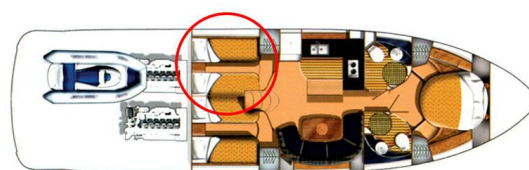

# FAIRLINE TARGA 52 GT

Katrin (2008)

Motor yacht Fairline Targa 52 GT Katrin, built in the year 2008, is located in Marina Mandalina, Sibenik, Sibenik & Umgebung, Croatia. It has 3 cabins, offers space for 6 people and has 2 toilets. Bedding and kitchen equipment are included in the price.