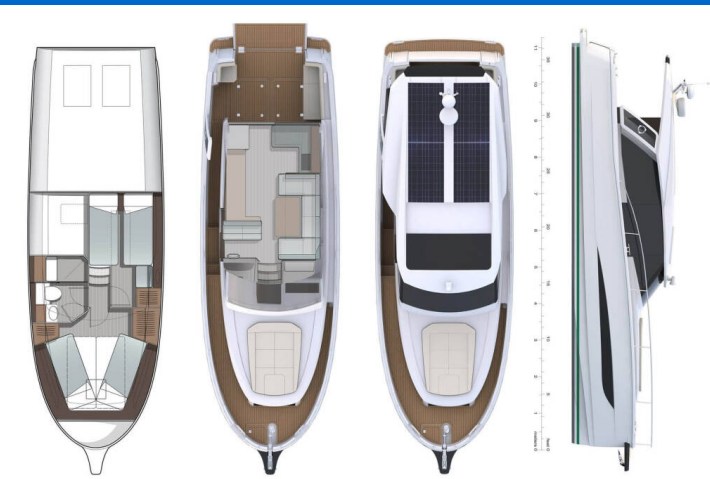

GREENLINE 39

Blandona (2023)

Motor yacht Greenline 39 Blandona, built in the year 2023, is located in Marina Pirovac, Sibenik & Umgebung, Croatia.

It has 2 cabins, offers space for 6 beds and 1 toilet. Bed linen and kitchen equipment are included in the price.

Blandona

Baujahr

2023

Länge

39 ft

Kabinen

2

Kojen

4 + 2

Max. Personen

6

WC

1

Motor

1 x 370 HP

Kraftstofftank