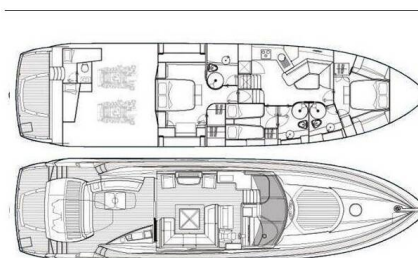

# SUNSEEKER PREDATOR 72

Ghost (2008)

Motor yacht Sunseeker Predator 72 Ghost, built in the year 2008, located in Marina Kastela, Split & surroundings, Croatia. It is equipped with: **Cabin Cabins**, offers space for **3 + 1 Beds** and has **3 + 1 Toilets**. Bedding and kitchen equipment are included in the price.

**Ghost**

Baujahr

**2008**

Länge

**73 ft**

Kabinen

**3 + 1**

Kojen