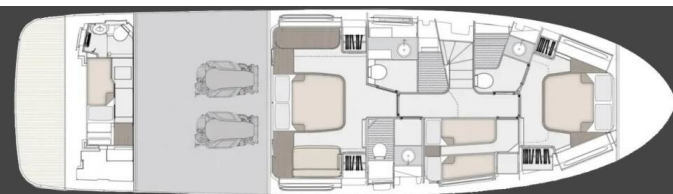

AZIMUT MAGELLANO 60

Amparito XIII (2025)

Motor yacht Azimut Magellano 60 Amparito XIII, built in the year 2025, located in Marina Lav - Podstrana, Split & surroundings, Croatia. It has 3 cabins, offers space for 6+1 beds and has 4 toilets. Bed linen and kitchen equipment are included in the price.

Amparito XIII

Baujahr

2025

Länge

61 ft

Kabinen

3 + 1

Kojen