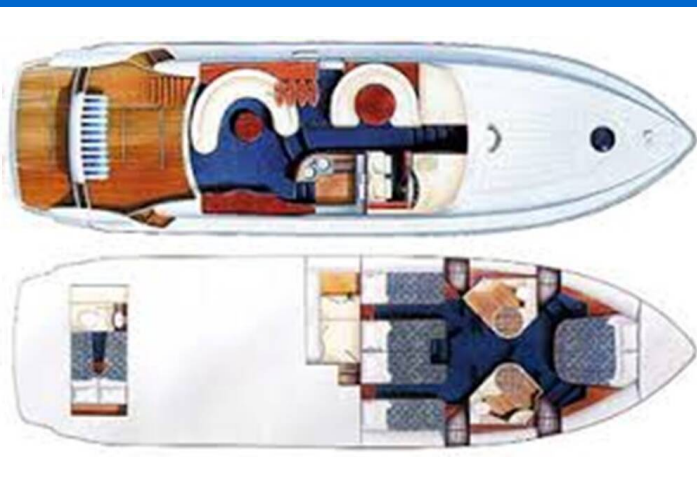

FAIRLINE SQUADRON 55

Paladino (2006)

Motor yacht Fairline Squadron 55 Paladino, built in the year 2006, is located in Sicily, Riposto, Sicily, Italy. It has 3 cabins, offers space for 6 people and has 2 toilets. Bed linen and kitchen equipment are included in the price.

Paladino

Baujahr

2006

Länge

57 ft

Kabinen

3

Kojen