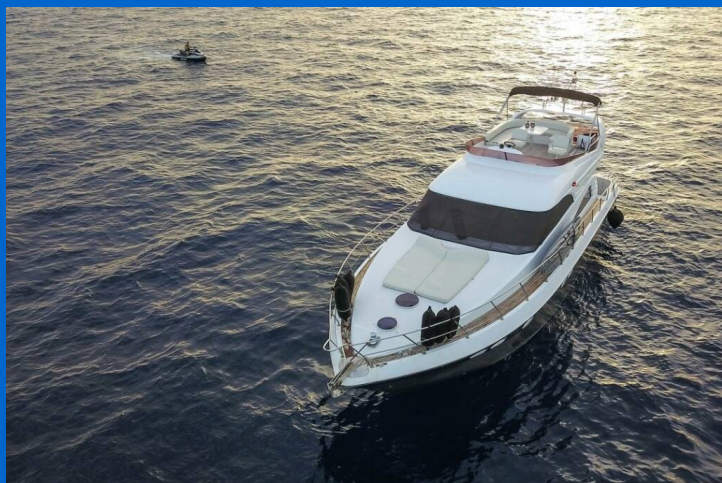

FAIRLINE SQUADRON 55

Paladino (2006)

Motor yacht Fairline Squadron 55 Paladino, built in the year 2006, is located in Sicily, Riposto, Sicily, Italy. It has 3 cabins, offers space for 6 people and has 2 toilets. Bed linen and kitchen equipment are included in the price.

YACHT SPECIFICATIONS

Yachtbasis

Sicily, Riposto, Italien

Yacht ID

13478

Marken

Fairline Boats

Yachtname

Paladino

Baujahr

2006

Länge

57 ft

Kabinen

3

Kojen