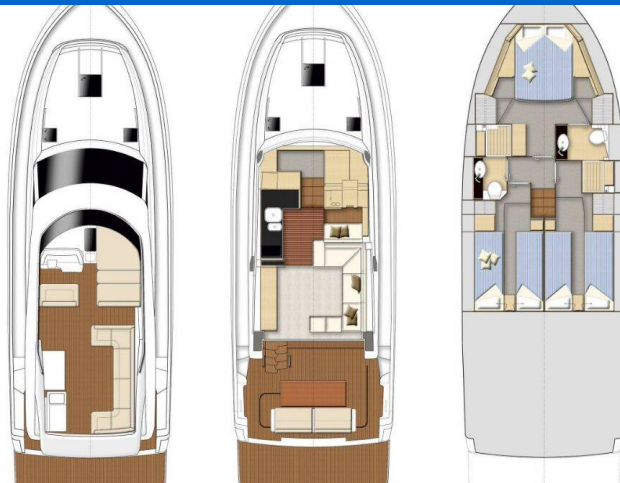

BAVARIA VIRTESS 420

Lana (2025)

Motor yacht **Bavaria Virtess 420 Lana**, built in the year **2025**, is located in **Trogir, Marina Trogir (ex.SCT), Split & Umgebung, Croatia** at anchor. It has **3 cabins**, offers space for **6 people** and has **2 toilets**. Bed linens and kitchen equipment are included in the price.

YACHT SPECIFICATIONS

Yachtbasis

**Trogir, Marina Trogir (ex.SCT),
Kroatien**

Yacht ID

12853

Marken

Bavaria

Yachtname

Lana

Baujahr

2025

Länge

46 ft

Kabinen

3

Kojen