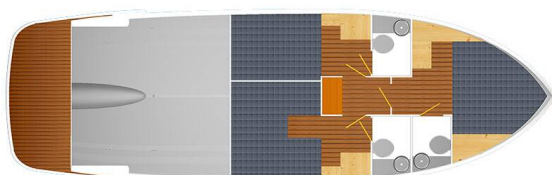

# FUTURA 40 GRAND HORIZON

Nanda (2020)

Motor yacht Futura 40 Grand Horizon Nanda, built in the year 2020, is located in Marina Punat, Krk, Kvarner, Croatia. It is equipped with: **Cabins Cabins**, offers space for: **Beds Persons** and has **3 Toilets**. Bed linen and kitchen equipment are included in the price.

**Nanda**

Baujahr

**2020**

Länge

**37 ft**

Kabinen

**3**

Kojen