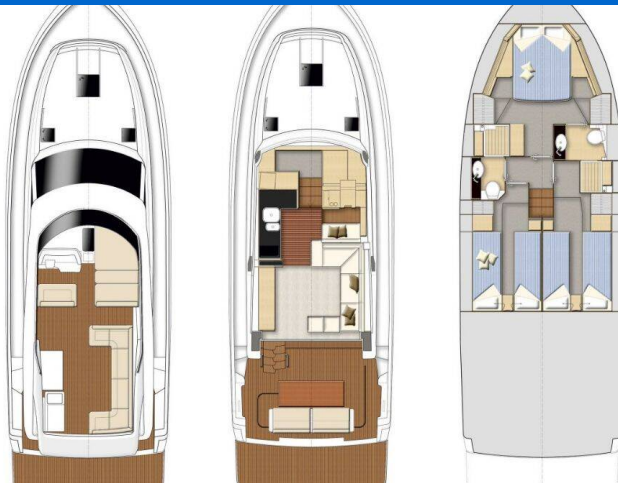

BAVARIA VIRTESS 420

Lana (2025)

Motor yacht **Bavaria Virtess 420 Lana**, built in the year **2025**, is located in **Trogir, Marina Trogir (ex.SCT), Split & Umgebung, Croatia** at anchor. It has **3 cabins**, offers space for **6 people** and has **2 toilets**. Bed linens and kitchen equipment are included in the price.

YACHT SPECIFICATIONS

Yachtbasis

**Trogir, Marina Trogir (ex.SCT),
Kroatien**

Yacht ID

10723

Marken

Bavaria

Yachtname

Lana

Baujahr

2025

Länge

46 ft

Kabinen

3

Kojen