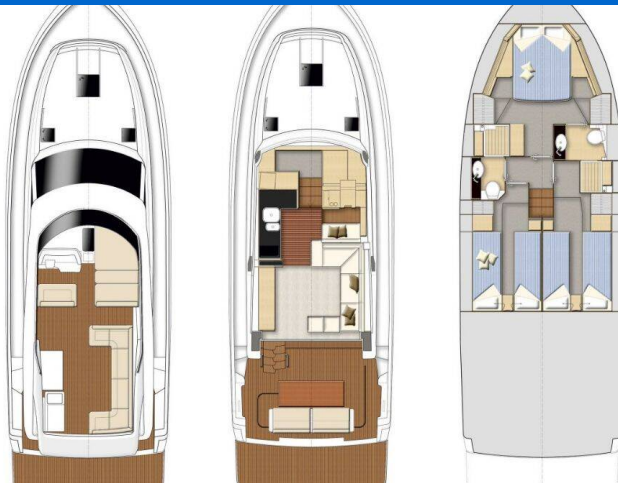

BAVARIA VIRTESS 420

Lana (2025)

Motor yacht **Bavaria VirteSS 420 Lana**, built in the year **2025**, is located in **Trogir, Marina Trogir (ex.SCT), Split & Umgebung, Croatia** at anchor. It has **3 cabins**, offers space for **6 people** and has **2 toilets**. Bed linens and kitchen equipment are included in the price.

YACHT SPECIFICATIONS

Yachtbasis

**Trogir, Marina Trogir (ex.SCT),
Kroatien**

Yacht ID

10723

Marken

Bavaria

Yachtname

Lana

Baujahr

2025

Länge

46 ft

Kabinen

3

Kojen